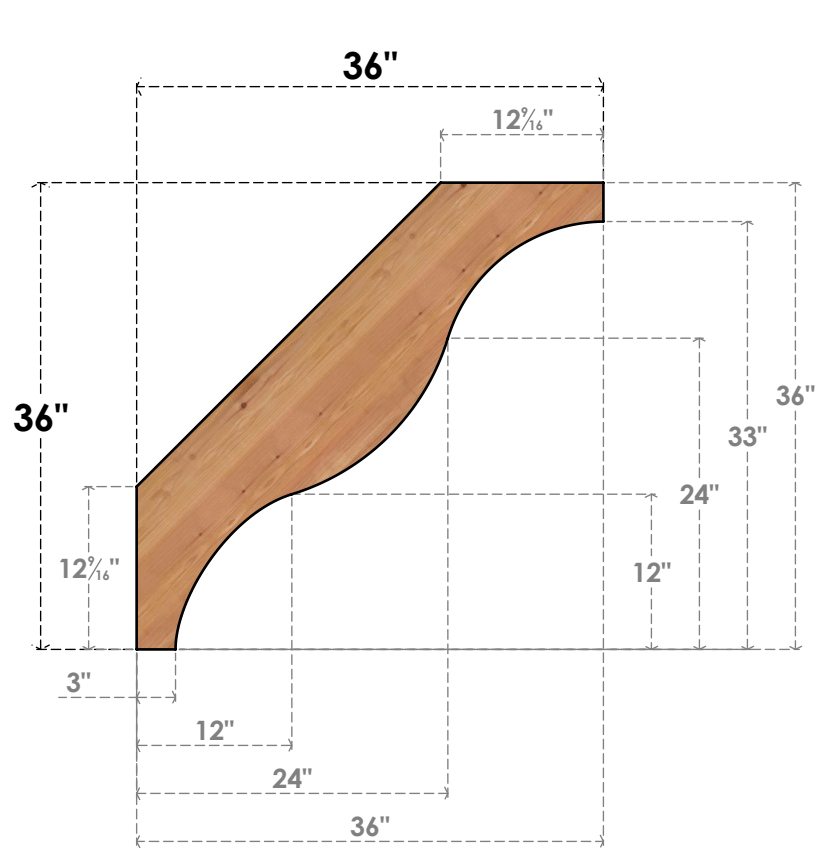

BRC04X36X36FST00SWR

3 1/2"W X 36"D X 36"H FUNSTON SMOOTH BRACE, WESTERN RED CEDAR

SIDE

FRONT

EKENA MILLWORK
 2300 WEST MAIN ST.
 CLARKSVILLE, TX 75426
 TOLL FREE: 866-607-0453
 WWW.EKENAMILLWORK.COM

NOTES

1. INSTALLATION TO BE COMPLETED IN ACCORDANCE WITH MANUFACTURER'S SPECIFICATIONS.
2. DRAWING MAY NOT BE TO SCALE
3. THIS DRAWING IS INTENDED FOR DESIGN AND PLANNING PURPOSES ONLY.
4. ALL INFORMATION CONTAINED HEREIN WAS CURRENT AT THE TIME OF DEVELOPMENT BUT MUST BE REVIEWED AND APPROVED BY THE PRODUCT MANUFACTURER TO BE CONSIDERED ACCURATE.
5. PRODUCTS ARE NOT KILN DRIED. THIS ITEM IS UNIQUE AND WILL CONTAIN THE NATURAL VARIATIONS THAT THE WOOD SPECIES OFFERS. THIS MAY RESULT IN VARIATIONS UP TO 1/4"