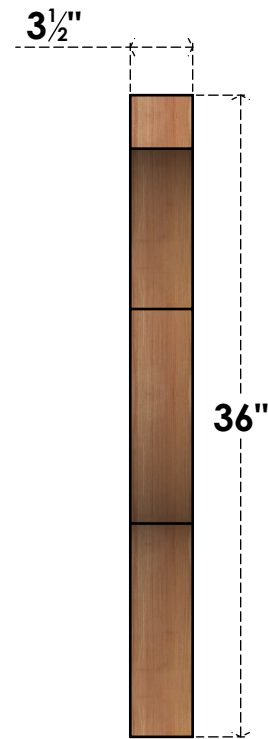

BRC04X36X36FST00SWR

3 1/2"W X 36"D X 36"H FUNSTON SMOOTH BRACE, WESTERN RED CEDAR

SIDE

FRONT

EKENA MILLWORK
 2300 WEST MAIN ST.
 CLARKSVILLE, TX 75426
 TOLL FREE: 866-607-0453
 WWW.EKENAMILLWORK.COM

NOTES

1. INSTALLATION TO BE COMPLETED IN ACCORDANCE WITH MANUFACTURER'S SPECIFICATIONS.
2. DRAWING MAY NOT BE TO SCALE
3. THIS DRAWING IS INTENDED FOR DESIGN AND PLANNING PURPOSES ONLY.
4. ALL INFORMATION CONTAINED HEREIN WAS CURRENT AT THE TIME OF DEVELOPMENT BUT MUST BE REVIEWED AND APPROVED BY THE PRODUCT MANUFACTURER TO BE CONSIDERED ACCURATE.
5. PRODUCTS ARE NOT KILN DRIED. THIS ITEM IS UNIQUE AND WILL CONTAIN THE NATURAL VARIATIONS THAT THE WOOD SPECIES OFFERS. THIS MAY RESULT IN VARIATIONS UP TO 1/4"